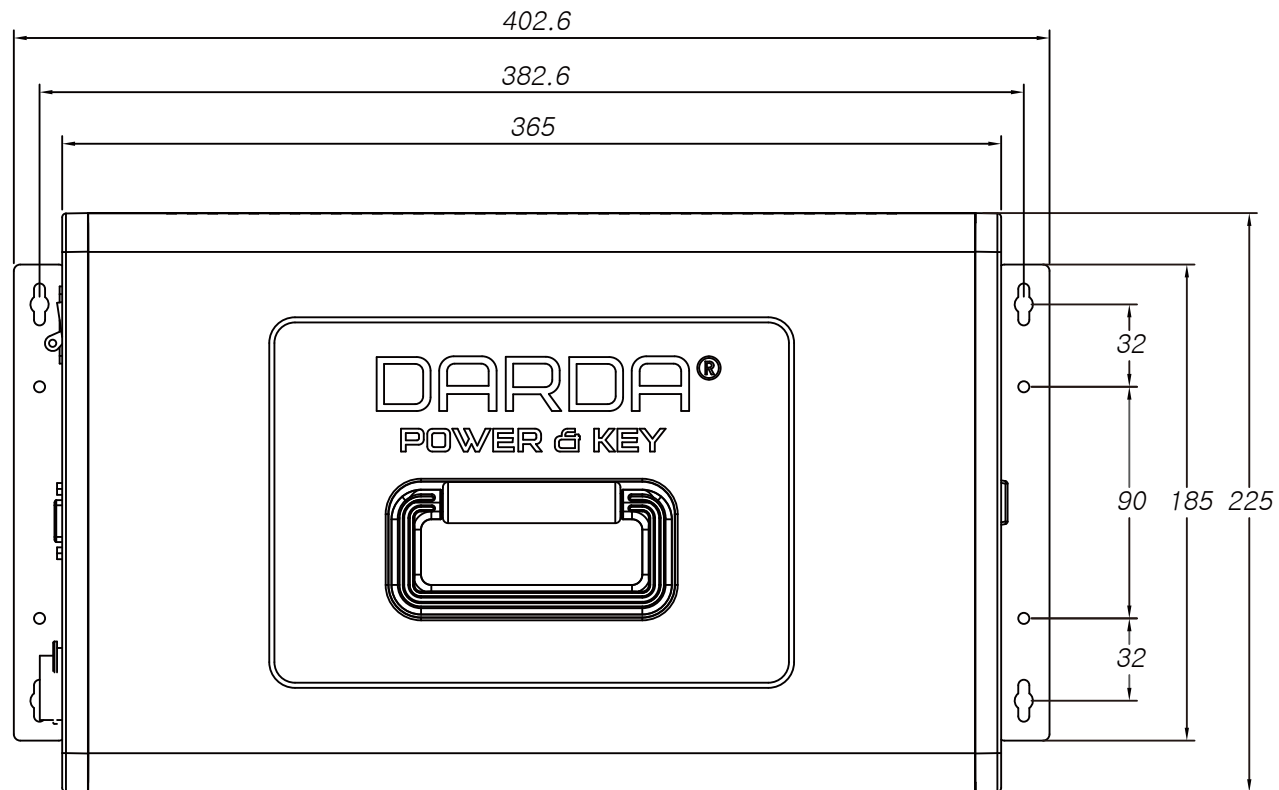

PLDC75AV12HL / PLDC50AV24H / PLDC28AV48H
PLSC60AV12LM / PLSC40AV24LM / PLSC18AV48LM

참고
고정 홀 SIZE
X2